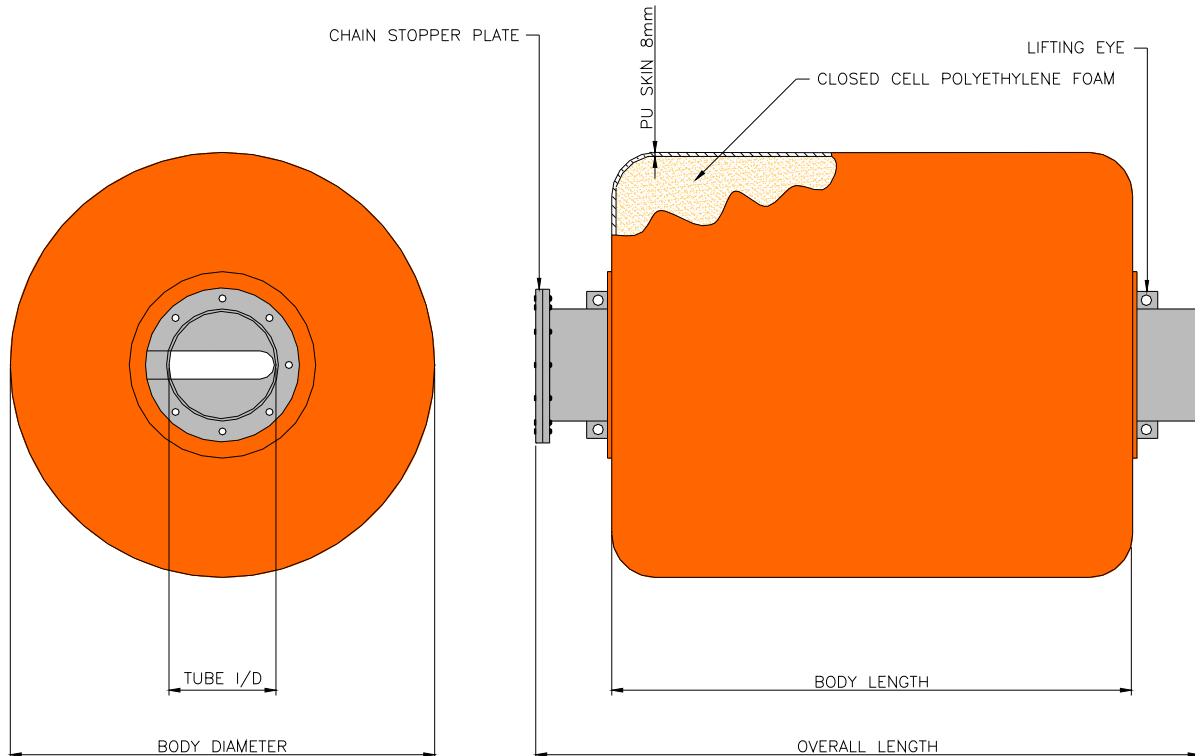

# CYLINDRICAL THROUGH TYPE SUPPORT BUOY

Body Length (mm)	Overall Length (mm)	Body Diameter (mm)	Tube I.D. (mm)	Weight (kg)	Nett Buoyancy (kg)
1550	2096	1300	335	440	1360
2000	2546	1300	335	480	1815
2000	2546	1400	335	535	2270
2000	2546	1520	335	585	2720
2000	2546	1705	335	630	3630
2350	2890	1750	335	750	4540
2350	2890	1950	335	800	5400

- Other sizes available upon request
- Polyurethane skin thickness can be increased upon request
- Reinforcement of polyurethane skin available upon request

**Offspring International Ltd**  
Unit 8, Castle Court, Castlegate Way, Dudley, West Midlands, DY1 4RH. UK  
Tel: +44 1384 453880 / Fax: +44 1384 453888  
Email: [mail@offspringinternational.com](mailto:mail@offspringinternational.com) / Web: [www.offspringinternational.com](http://www.offspringinternational.com)