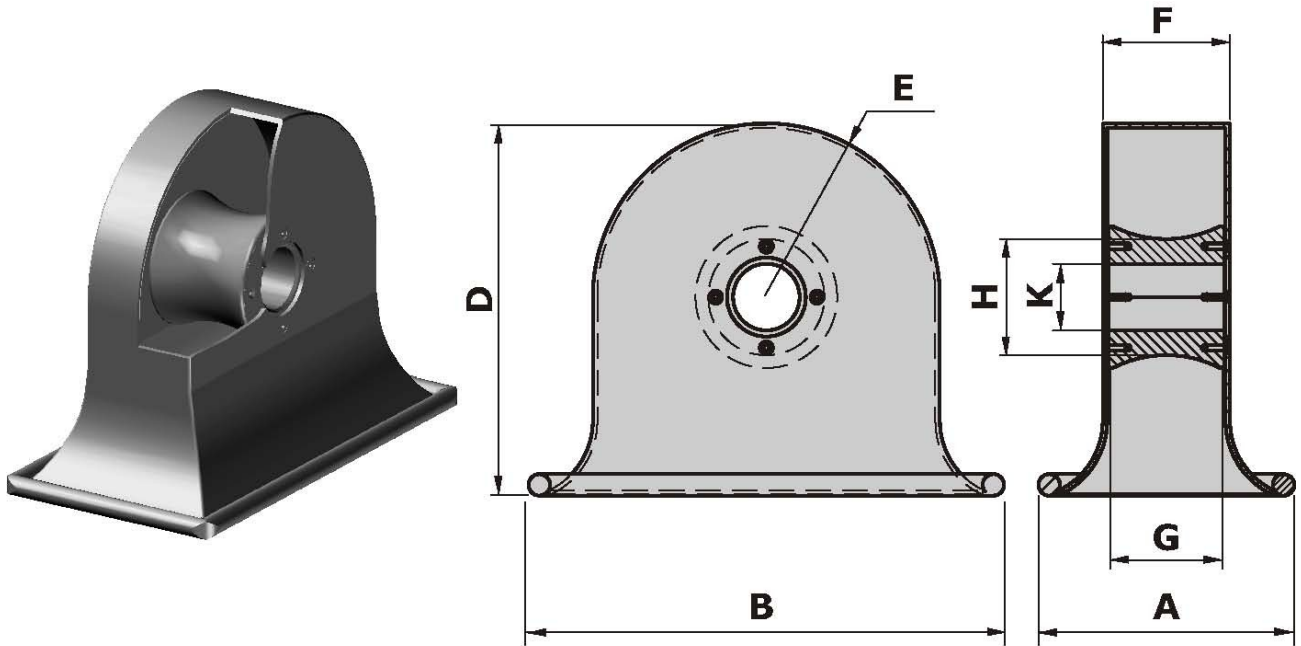

# BELLMOUTH THIMBLE

Material: Mild Carbon Steel  
 Stainless Steel

Finish: Galvanised

Rope Size Inch	A mm	B mm	D mm	E mm	F mm	G mm	H mm	K mm	Weight Kg
10"-12"	400	640	480	195	166	147	175	86	75
15"-16"	440	746	608	248	193	172	196	105	110
18"-21"	454	844	660	300	228	205	204	118	135

Tolerance 5%

- For connecting to a special shackle, dimension K can be changed on request.

**Offspring International Ltd**  
 Unit 8, Castle Court, Castlegate Way, Dudley, West Midlands, DY1 4RH. UK  
 Tel: +44 1384 453880 / Fax: +44 1384 453888  
 Email: [mail@offspringinternational.com](mailto:mail@offspringinternational.com) / Web: [www.offspringinternational.com](http://www.offspringinternational.com)