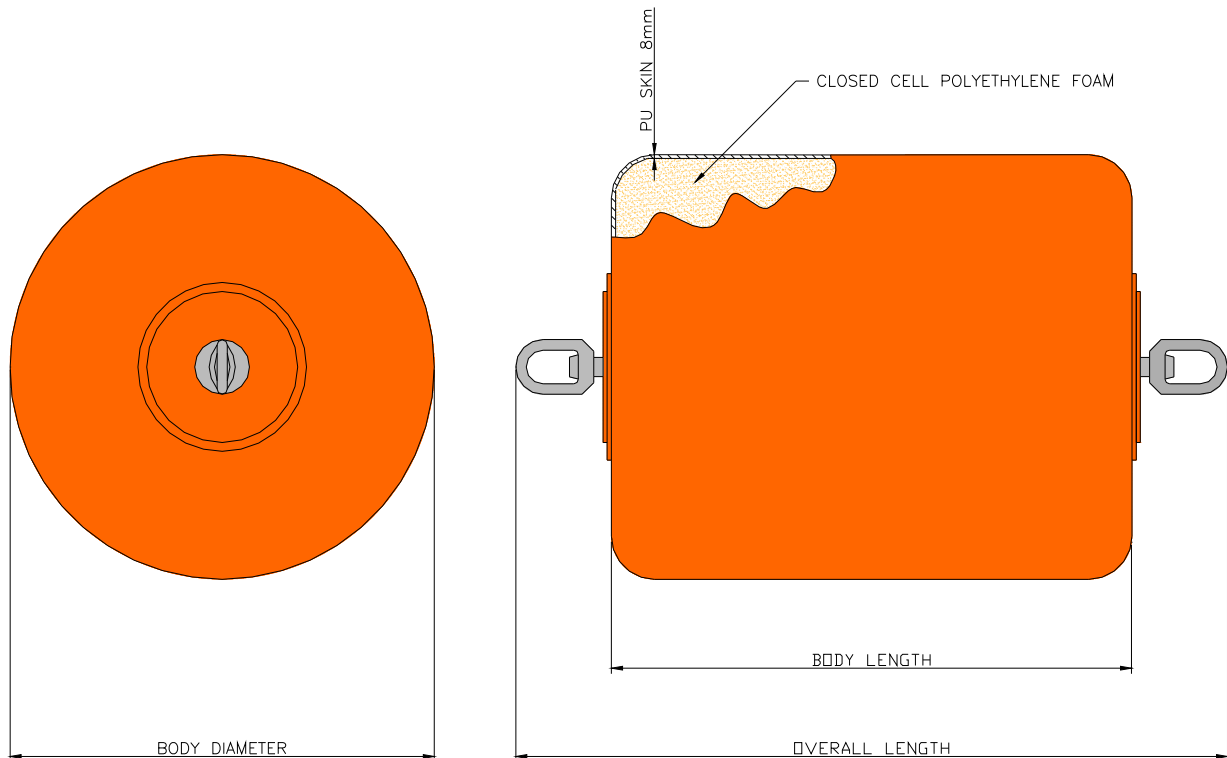

CYLINDRICAL SUPPORT BUOY

Body Length (mm)	Overall Length (mm)	Body Diameter (mm)	Swivel SWL (Tonnes)	Weight (kg)	Nett Buoyancy (kg)
1500	2120	1180	10	240	1360
1500	2120	1350	10	285	1815
2000	2620	1350	10	340	2270
1950	2620	1370	10	355	2500
2000	2620	1430	10	365	2750
2000	2620	1650	15	415	3630
2000	2620	1850	15	485	4540
2000	2620	2000	15	550	5454

- Other sizes available upon request
- Polyurethane skin thickness can be increased upon request
- Reinforcement of polyurethane skin available upon request

Offspring International Ltd
 Unit 8, Castle Court, Castlegate Way, Dudley, West Midlands, DY1 4RH. UK
 Tel: +44 1384 453880 / Fax: +44 1384 453888
 Email: mail@offspringinternational.com / Web: www.offspringinternational.com